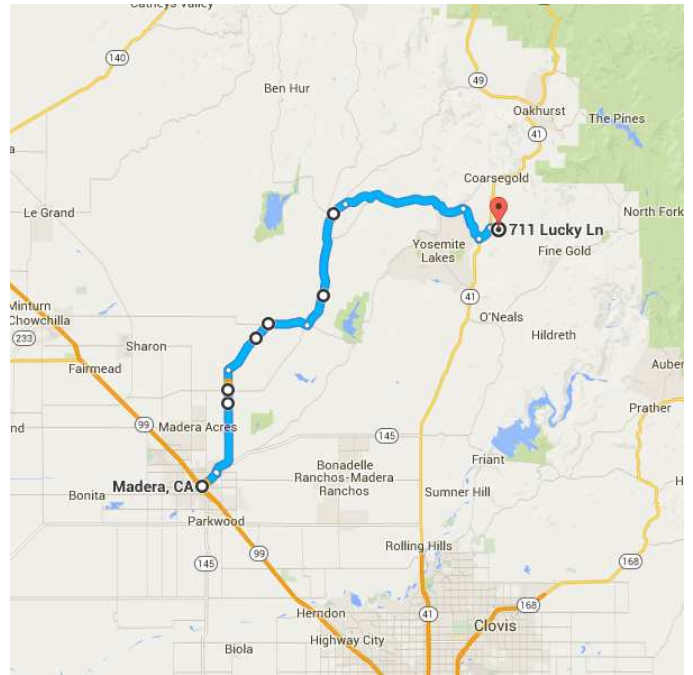

Madera, CA to 711 Lucky Ln, Coarsegold, CA 93614

Drive 38.7 miles, 56 min

Map data ©2016 Google 2 mi

### Madera, CA

#### Take Raymond Rd, Rd 602 and Raymond Rd to Lucky Ln

55 min (37.9 mi)

- ↑ 1. Head southeast on N Gateway Dr toward CA-145 S  
46 ft
- ↶ 2. Turn left onto E Yosemite Ave  
1.3 mi
- ↶ 3. Turn left onto Tozer St  
0.1 mi
- ↷ 4. Turn right at the 1st cross street onto Raymond Rd  
7.4 mi
- ↷ 5. Slight right onto Rd 602  
4.1 mi

**Follow Lucky Ln to your destination**

- ↷ 11. Turn right onto Lucky Ln  
2 min (0.8 mi)
- ↷ 12. Turn right  
0.8 mi
- i Destination will be on the right  
131 ft

**711 Lucky Ln**  
Coarsegold, CA 93614