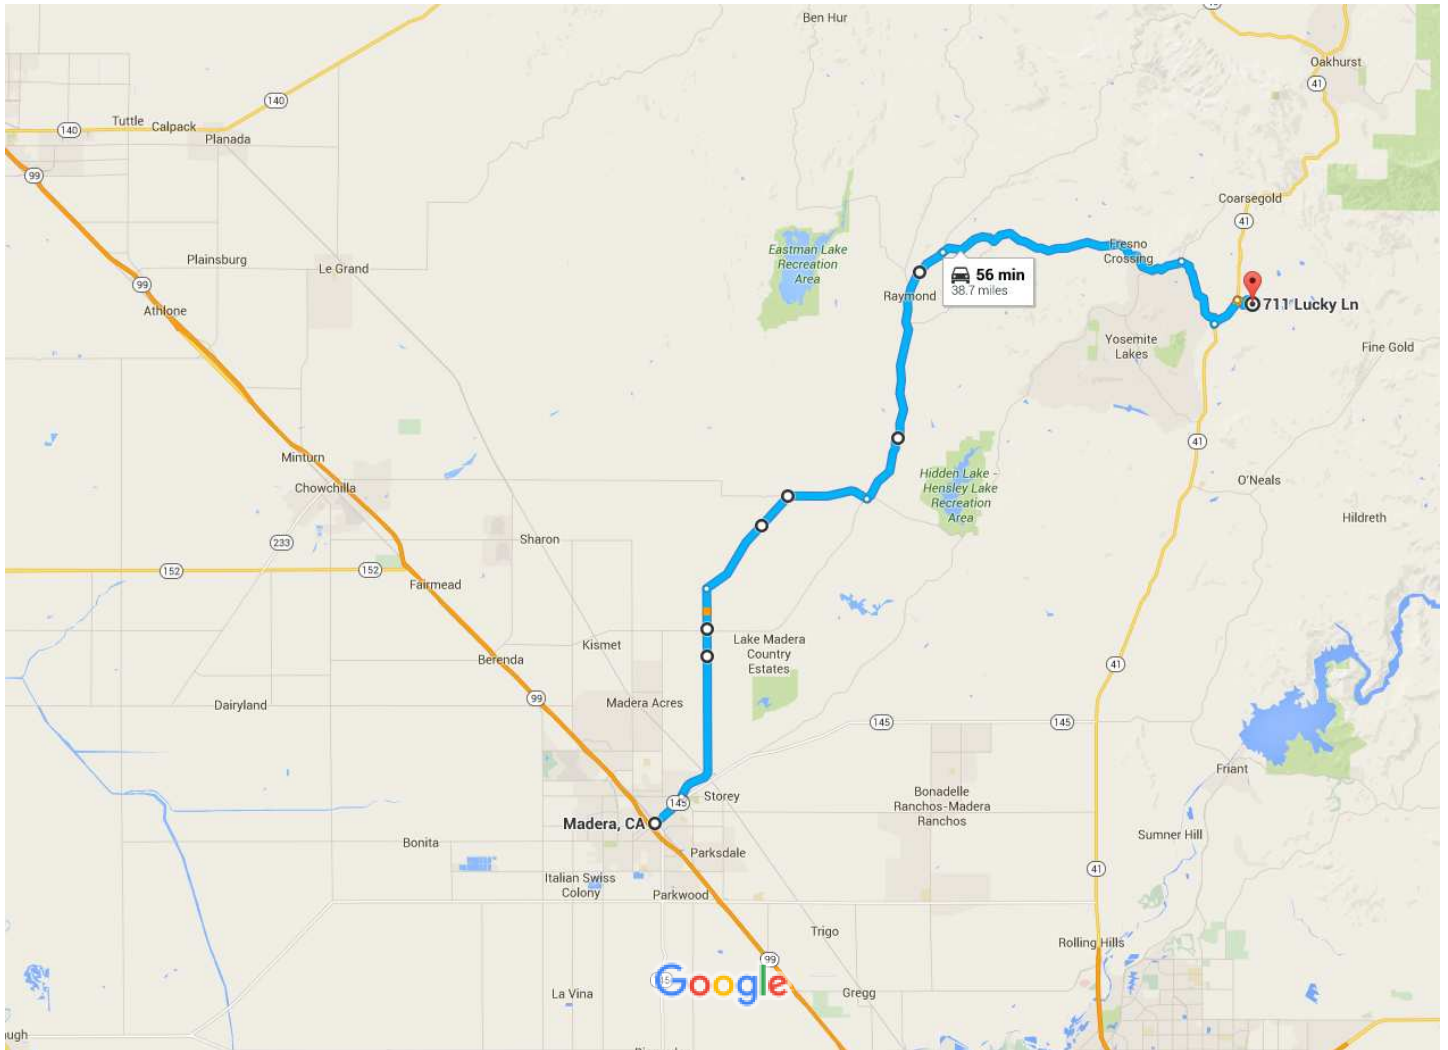

Madera, CA to 711 Lucky Ln, Coarsegold, CA 93614

Drive 38.7 miles, 56 min

Map data ©2016 Google 2 mi

### Madera, CA

#### Take Raymond Rd, Rd 602 and Raymond Rd to Lucky Ln

55 min (37.9 mi)

- ↑ 1. Head southeast on N Gateway Dr toward CA-145 S  
46 ft
- ↶ 2. Turn left onto E Yosemite Ave  
1.3 mi
- ↶ 3. Turn left onto Tozer St  
0.1 mi
- ↷ 4. Turn right at the 1st cross street onto Raymond Rd  
7.4 mi
- ↷ 5. Slight right onto Rd 602  
4.1 mi

**Follow Lucky Ln to your destination**

- ↷ 11. Turn right onto Lucky Ln  
2 min (0.8 mi)
- ↷ 12. Turn right  
0.8 mi
- i Destination will be on the right  
131 ft

**711 Lucky Ln**  
Coarsegold, CA 93614