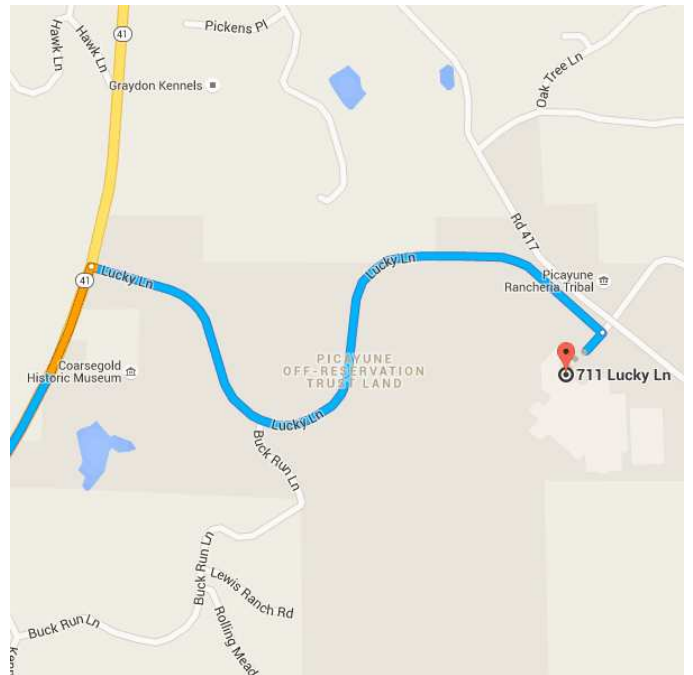

Madera, CA to 711 Lucky Ln, Coarsegold, CA 93614

Drive 38.7 miles, 56 min

Map data ©2016 Google 2 mi

#### Take Raymond Rd, Rd 602 and Raymond Rd to Lucky Ln

55 min (37.9 mi)

- ↑ 1. Head southeast on N Gateway Dr toward CA-145 S  
46 ft
- ↶ 2. Turn left onto E Yosemite Ave  
1.3 mi
- ↶ 3. Turn left onto Tozer St  
0.1 mi
- ↷ 4. Turn right at the 1st cross street onto Raymond Rd  
7.4 mi
- ↷ 5. Slight right onto Rd 602  
4.1 mi

- ↑ 6. Continue onto Rd 603/Daulton Rd  
2.8 mi
- ↶ 7. Turn left onto Rd 600/Raymond Rd  
9.2 mi
- ↷ 8. Slight right onto Rd 415/Raymond Rd  
9.2 mi
- ↷ 9. Turn right onto Rd 416  
2.7 mi
- ↶ 10. Turn left onto CA-41 N  
1.2 mi

**Follow Lucky Ln to your destination**

- ↷ 11. Turn right onto Lucky Ln  
2 min (0.8 mi)
- ↷ 12. Turn right  
0.8 mi
- i Destination will be on the right  
131 ft

**711 Lucky Ln**  
Coarsegold, CA 93614